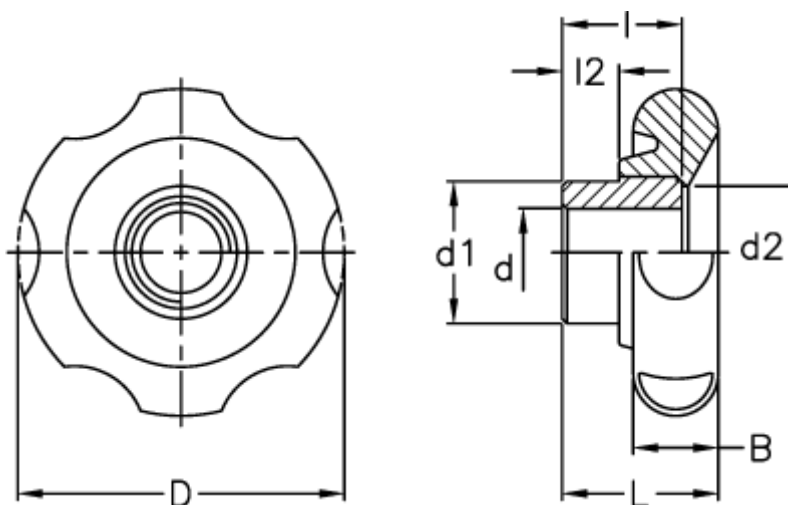

Article number: 2302174221

Description: E+G Lobe knob  
VL.640/60 FP-A-10

## Measures

B	= 16
D	= 61
d1	= 25
d2	= 24
d H7	= 10
l	= 23
L	= 30
l2	= 11